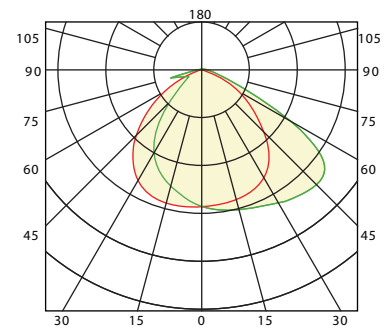

ACCESSORIES

Photocell

No. PC-JL-120-277V

USE: Photocell is field installed or pre-installed in factory by requesting

DIMENSIONS

unit: mm/inch

Small size: 27W/40W

Net Weight:
27W: 1.52kg(3.351lb)
40W: 1.80kg(3.968lb)

Medium size: 67W/80W

Net Weight:
67W: 3.32kg(7.319lb)
80W: 3.54kg(7.804lb)

Mounting
0° to +90° tilt adjustments,
To meet the needs of
customers with different
lighting angles.

Housing
Suitable for both indoor and outdoor
application, also suitable for J-BOX
mounting and surface mounting.