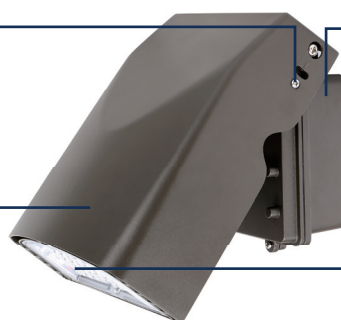

Small size: 27W/40W

Net Weight:
27W: 1.52kg(3.351lb)
40W: 1.80kg(3.968lb)

Medium size: 67W/80W

Net Weight:
67W: 3.32kg(7.319lb)
80W: 3.54kg(7.804lb)

Mounting
0° to +90° tilt adjustments,
To meet the needs of
customers with different
lighting angles.

Housing
Suitable for both indoor and outdoor
application, also suitable for J-BOX
mounting and surface mounting.

Photocell
Optional for photocell, and allows
for security and energy saving.

Lens
Polycarbonate optical lens with UV
stabilizers do not exhibit yellowing
and deformation.