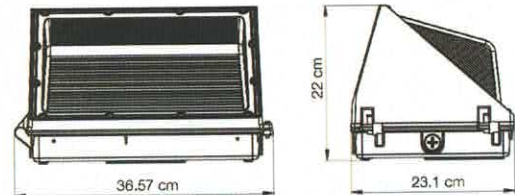

ILLUMINANCE AT A DISTANCE

Illuminance at a Distance			
	Center Beam fc	Beam Width	
17.0ft	9.45 fc	43.1 ft	39.0 ft
34.0ft	2.36 fc	86.3 ft	78.0 ft
51.0ft	1.05 fc	129.4 ft	116.9 ft
68.0ft	0.59 fc	172.6 ft	155.9 ft
85.0ft	0.38 fc	215.7 ft	194.9 ft
102.0ft	0.26 fc	258.9 ft	233.9 ft

■ Vert. Spread: 103.5°
■ Horiz. Spread: 97.8°

ELECTRICAL

Wattage	80W
Voltage	120-277V
Power factor	0.90
THD	15%
Operating temp	-40° to 40°C

CONSTRUCTION

Housing	Aluminum / Polycarbonate
Colour	Bronze
IP rating	IP65
Weight	6.44 lbs
Carton qty	1

DIMENSIONS

ISOCANDELA PLOT

Western Canada Warehouse: 121-1647 Broadway Street, Port Coquitlam, BC V3C 6P8 | ordersbc@csc-led.com