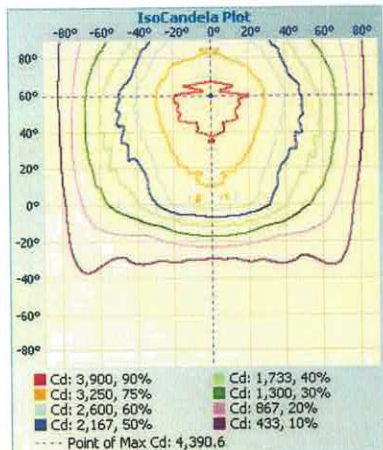

ISOCANDELA PLOT

Western Canada Warehouse: 121-1647 Broadway Street, Port Coquitlam, BC V3C 6P8 | ordersbc@csc-led.com