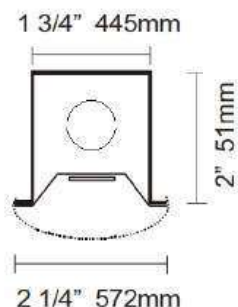

Please consult factory for additional lumen packages and options

PIONEER LIGHTING

300 Dwight Avenue, Toronto, Ontario M8V 2W7, CANADA
T:416-255-0405 F:416-255-4002 www.pioneerlighting.com