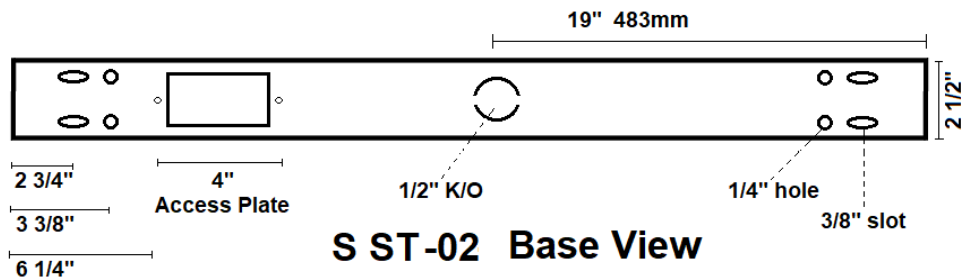

Please consult factory for additional lumen packages and options

PIONEER LIGHTING

300 Dwight Avenue, Toronto, Ontario M8V 2W7, CANADA
T:416-255-0405 F:416-255-4002 www.pioneerlighting.com