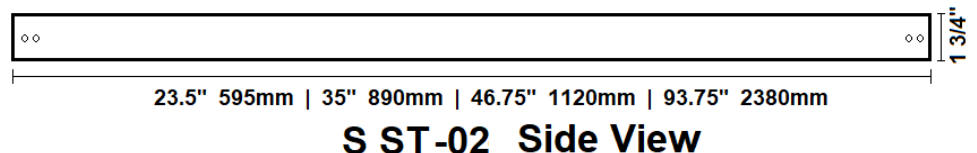

Please consult factory for additional lumen packages and options

PIONEER LIGHTING

300 Dwight Avenue, Toronto, Ontario M8V 2W7, CANADA
T:416-255-0405 F:416-255-4002 www.pioneerlighting.com